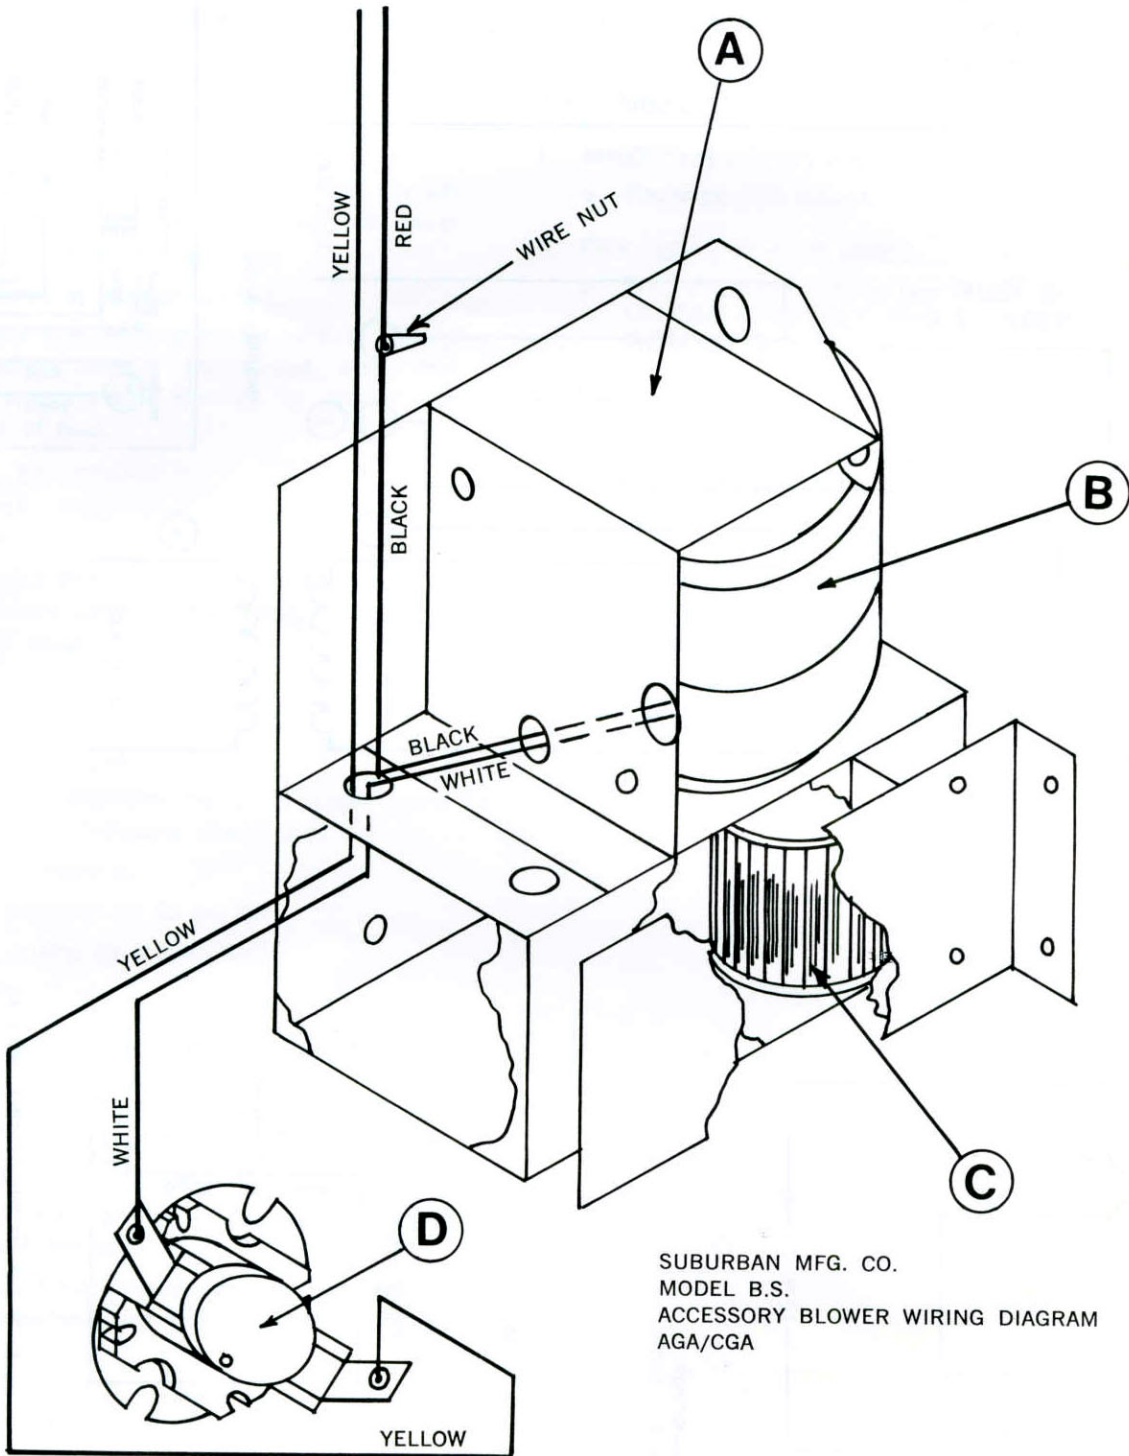

COLOR CODE FOR WIRE CONNECTIONS  
RED WIRE—12 VOLT DC (+)  
YELLOW WIRE—12 VOLT DC (-)

SUBURBAN MFG. CO.  
MODEL B.S.  
ACCESSORY BLOWER WIRING DIAGRAM  
AGA/CGA

Figure 8