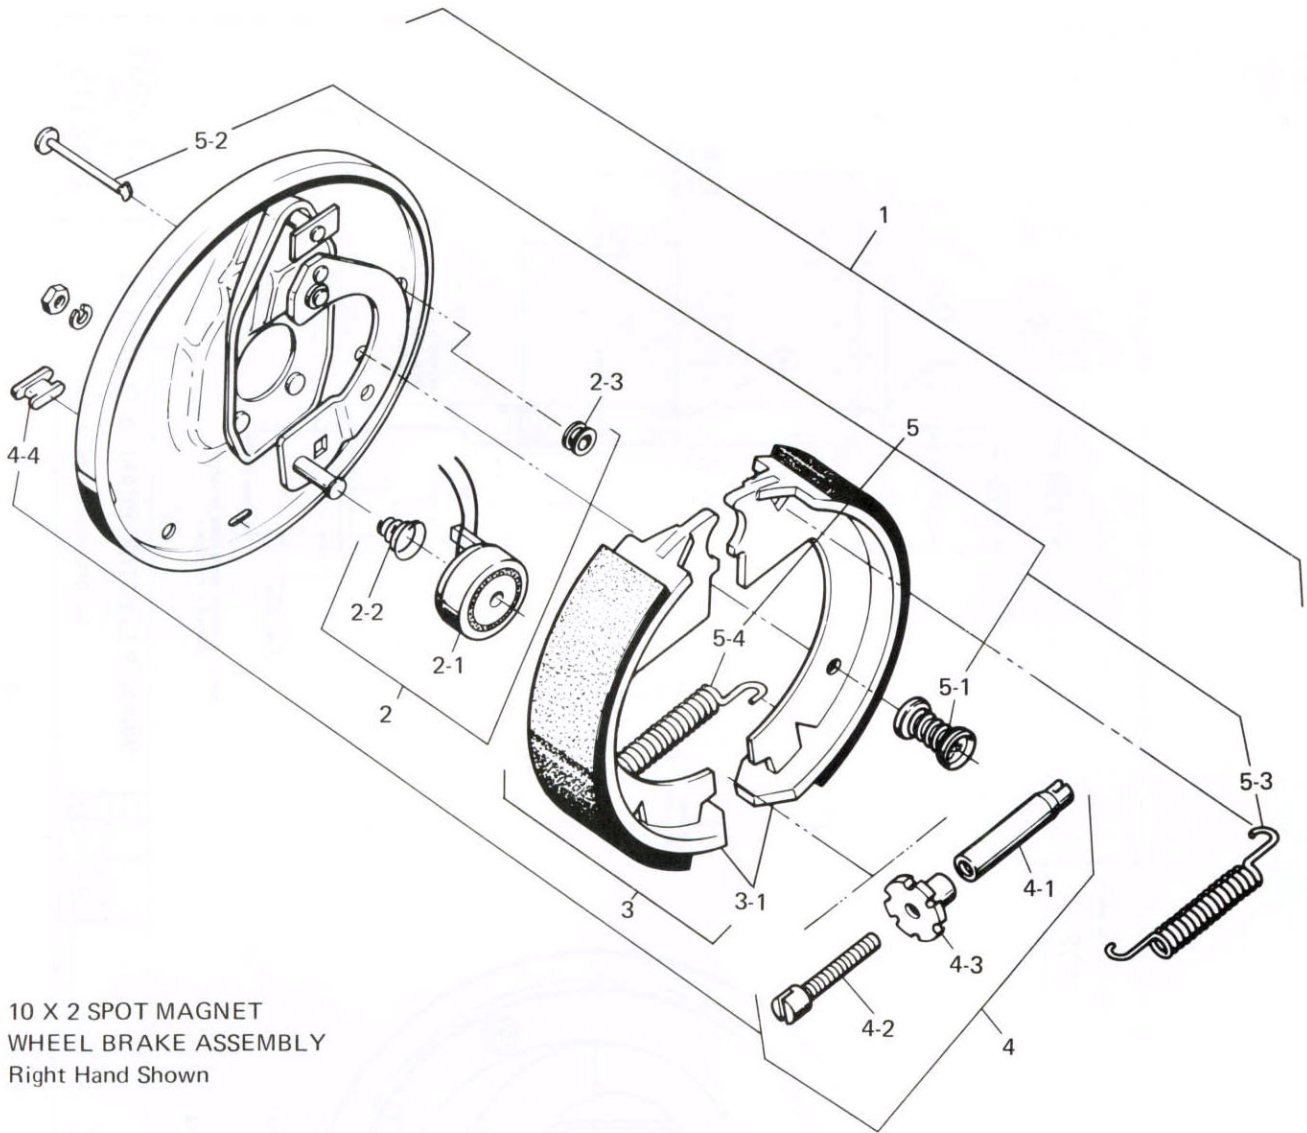

# REPLACEMENT PARTS

10 X 2 SPOT MAGNET  
 WHEEL BRAKE ASSEMBLY  
 Right Hand Shown

Item	Description	No. Req.	Part No.
1	Brake Assembly, Right Hand	1	1102-170-013
	Brake Assembly, Left Hand	1	1102-170-014
2	Magnet Accessory Kit	1	1102-100-017
2-1	Magnet	1	1102-631-007
2-2	Spring	1	808-0183
2-3	Grommet	1	499-0013
3	Shoe Accessory Kit	1	1102-100-018
3-1	Shoe Assembly, R.H. or L.H. (Spring Accessory Kit, Item 5, Included)	2	1102-811-004
4	Adjuster Accessory Kit	1	1102-100-016
4-1	Sleeve, Adjuster	1	803-0058
4-2	Screw	1	797-1138
4-3	Nut	1	661-0074
4-4	Plug	1	680-0034
5	Spring Accessory Kit	1	1102-100-019
5-1	Shoe Hold Down Spring Ass'y.	2	1102-809-001
5-2	Pin	2	679-0218
5-3	Shoe Return Spring	1	808-0187
5-4	Adjuster Spring	1	808-0144