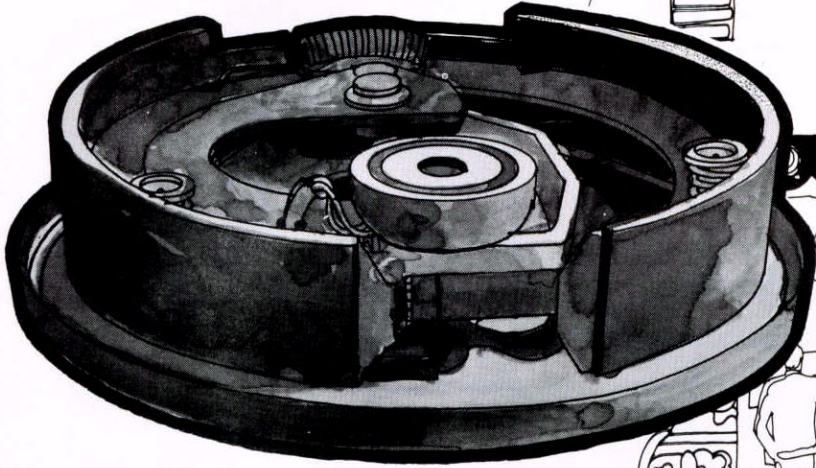

spot magnet electric brake

INSTALLATION
AND SERVICE
A-153

10x2

WARNER ELECTRIC BRAKE & CLUTCH COMPANY BELOIT, WISCONSIN 53511