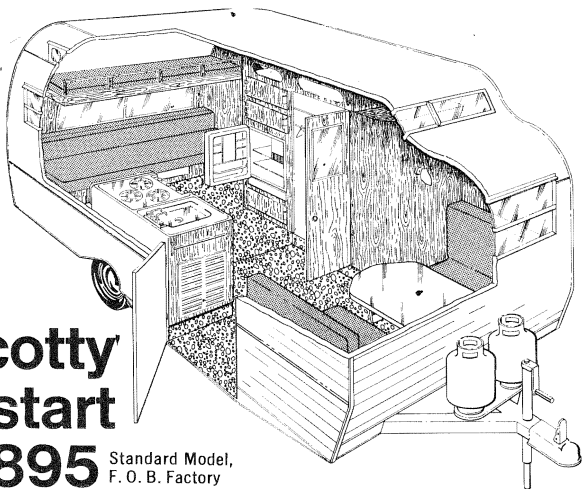

One of the big reasons for owning a Scotty is its small price!

Serro Scotty
15 Hi-Lander Model
Shown, \$1295. Standard
Model, F. O. B. Factory.

**Serro Scotty
prices start
at only \$895** Standard Model,
F. O. B. Factory